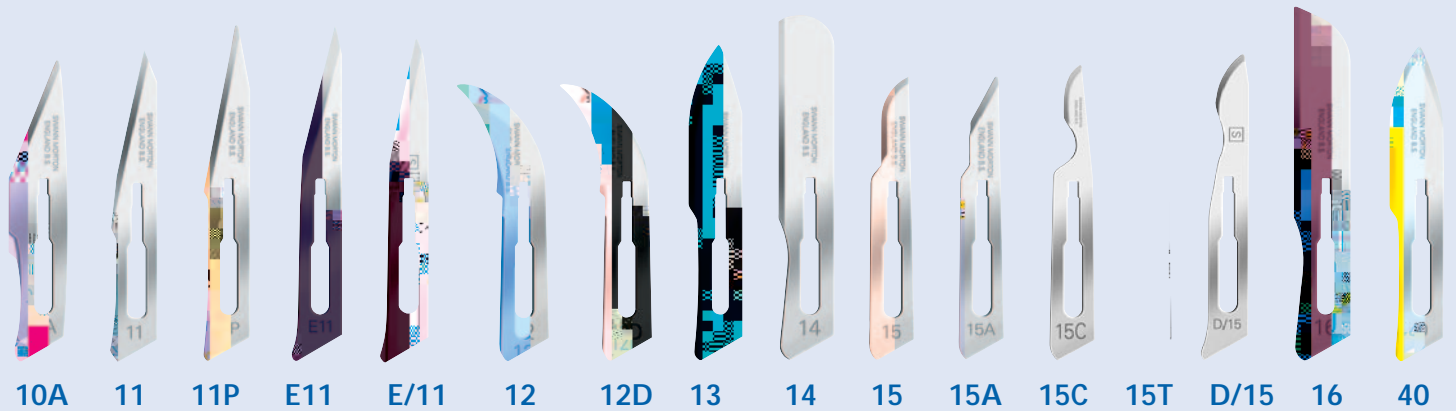

Standard Surgical Blades & Stitch Cutter

Standard Surgical Blades - Sterile

- Sterile Blades in Carbon Steel.
- Non-Sterile Blades in Carbon Steel.
- Sterile Blades in Stainless Steel.

Stitch Cutter Blades - Sterile